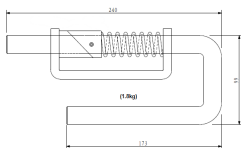

Slam Latch

Gates & Fittings / Gate Fittings

- Tough and durable
- Weld on
- Quick access - locks strong

Quick access - locks strong

Tough and durable weld-on latch and striker plate for cattle yard fencing. Quick access, locks strong.

Slam latch specification shown:

Code	Product	Size (mm)	Latch
13843	Slam Latch	20mm	Weld on
13844	6mm Striker Plate	75x100mm	Screw / Weld on